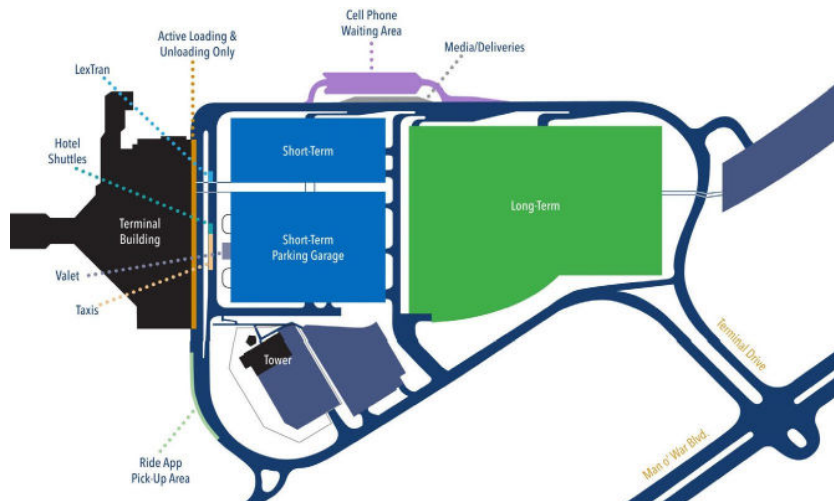

FBO INFORMATION

Signature Flight Support

Blue Grass Airport
4308 Hangar Drive, Lexington, KY 40510

Phone: (859) 255-7724

Fax: (859) 231-9956

122.95 - UNICOM

129.875 - ARINC

Signature Flight Services Services & Amenities

- » Jet A Line Service
- » 24/7/365 Line Service
- » WSI Flight Planning
- » Aircraft Maintenance
- » Hangar Space
- » De-icing
- » US Customs & Immigration On-Site
- » Pilot Lounge
- » Conference Room
- » Limo Service Available
- » Car Rental by National
- » Catering Available
- » Free Wi-Fi
- » KDCA Gateway
- » VIP/Head of State Handling

TRANSPORTATION

Big Blue Taxi LLC

Phone: (859) 277-8294

[Book Online](#)

Lexington Taxi Cab

Phone: (859) 242-5230

[Book Online](#)

Quick Cab Lexington KY

Phone: (859) 444-4044

[Book Online](#)

Uber

The Uber logo, consisting of the word "UBER" in white, bold, sans-serif capital letters on a black rectangular background.

Lyft

Gold Shield Transportation

Phone: (859) 255-6388

[Book Online](#)

Enterprise

Phone: (859) 233-7799

[Book Online](#)

Hertz

Phone: (859) 254-3496

[Book Online](#)

PARKING