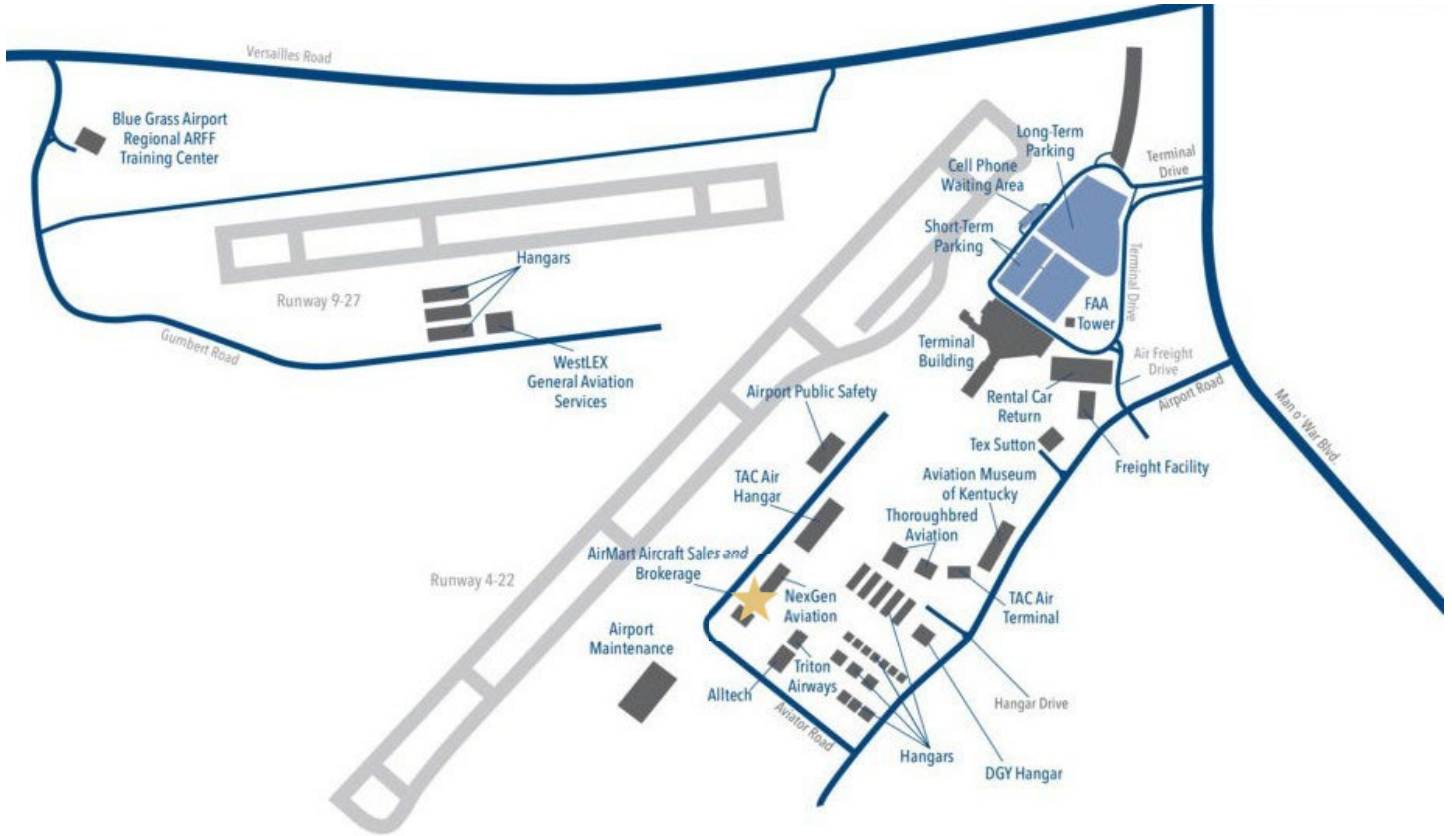

KLEX AIRPORT INFORMATION