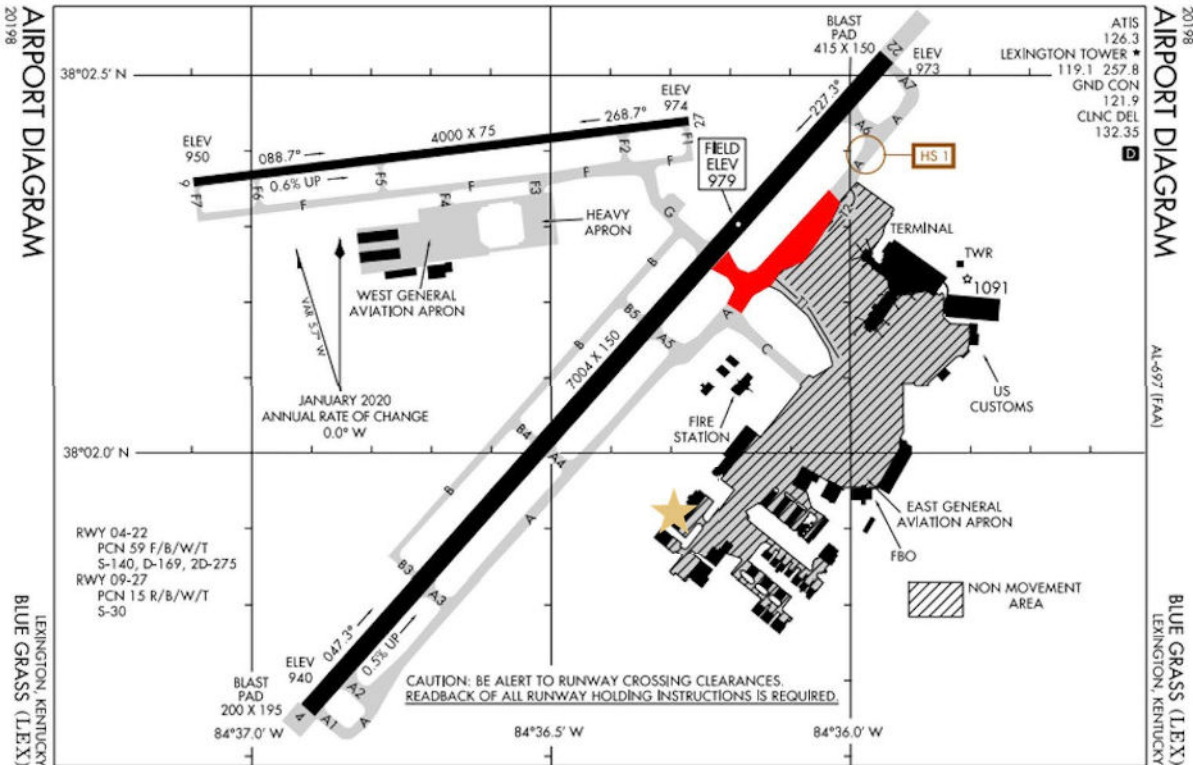

# KLEX AIRPORT INFORMATION

AIRPORT DIAGRAM  
20198

AIRPORT DIAGRAM  
20198

AL-697 (FAA)

BLUE GRASS (LEX)  
LEXINGTON, KENTUCKY

GRAPHIC REVISION: BLUE GRASS, KY (LEX)  
REVISE TWYS A, C, AND G  
REVISE TERMINAL APRON, EAST GEN AV APRON, AND BLDGS  
ADD TAXILANES T1 AND T2